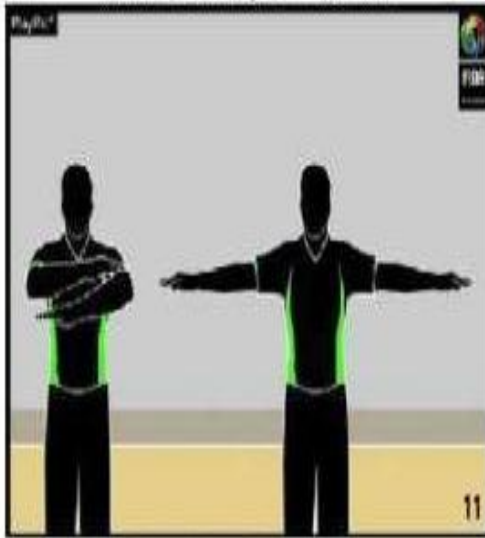

Point to the foot

Scoring

Administrating Free Throws – Active Official (Lead)

Administrating Free Throws – Passive Official (Trail & Centre)

Informative

CANCEL SCORE, CANCEL PLAY

Scissor-like action with arms, once across chest