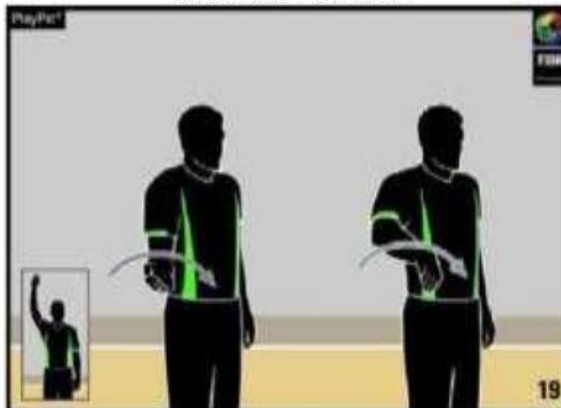

SUBSTITUTION

Cross forearms

BECKONING-IN

Open palm, wave
towards the body

CHARGED TIME-OUT

Form T,
show index finger

Violations

TRAVELLING

Rotate fists

**ILLEGAL DRIBBLE:
DOUBLE DRIBBLING**

Patting motion with palm

**ILLEGAL DRIBBLE:
CARRYING THE BALL**

Half rotation with palm

3 SECONDS

Arm extended, show 3 fingers

5 SECONDS