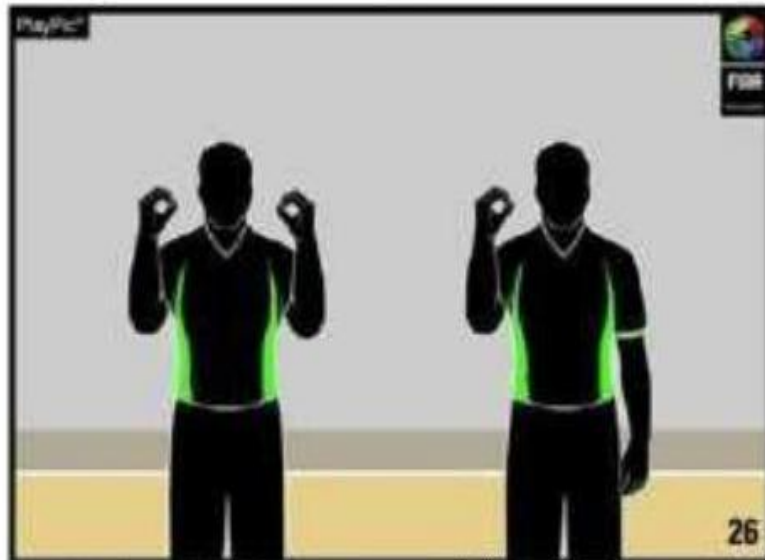

TECHNICAL FOUL

Form T, showing palms

UNSPORTSMANLIKE FOUL

Grasp wrist upward

Number of Players

No. 00 and 0

Both hands show
number 0

Right hand shows
number 0